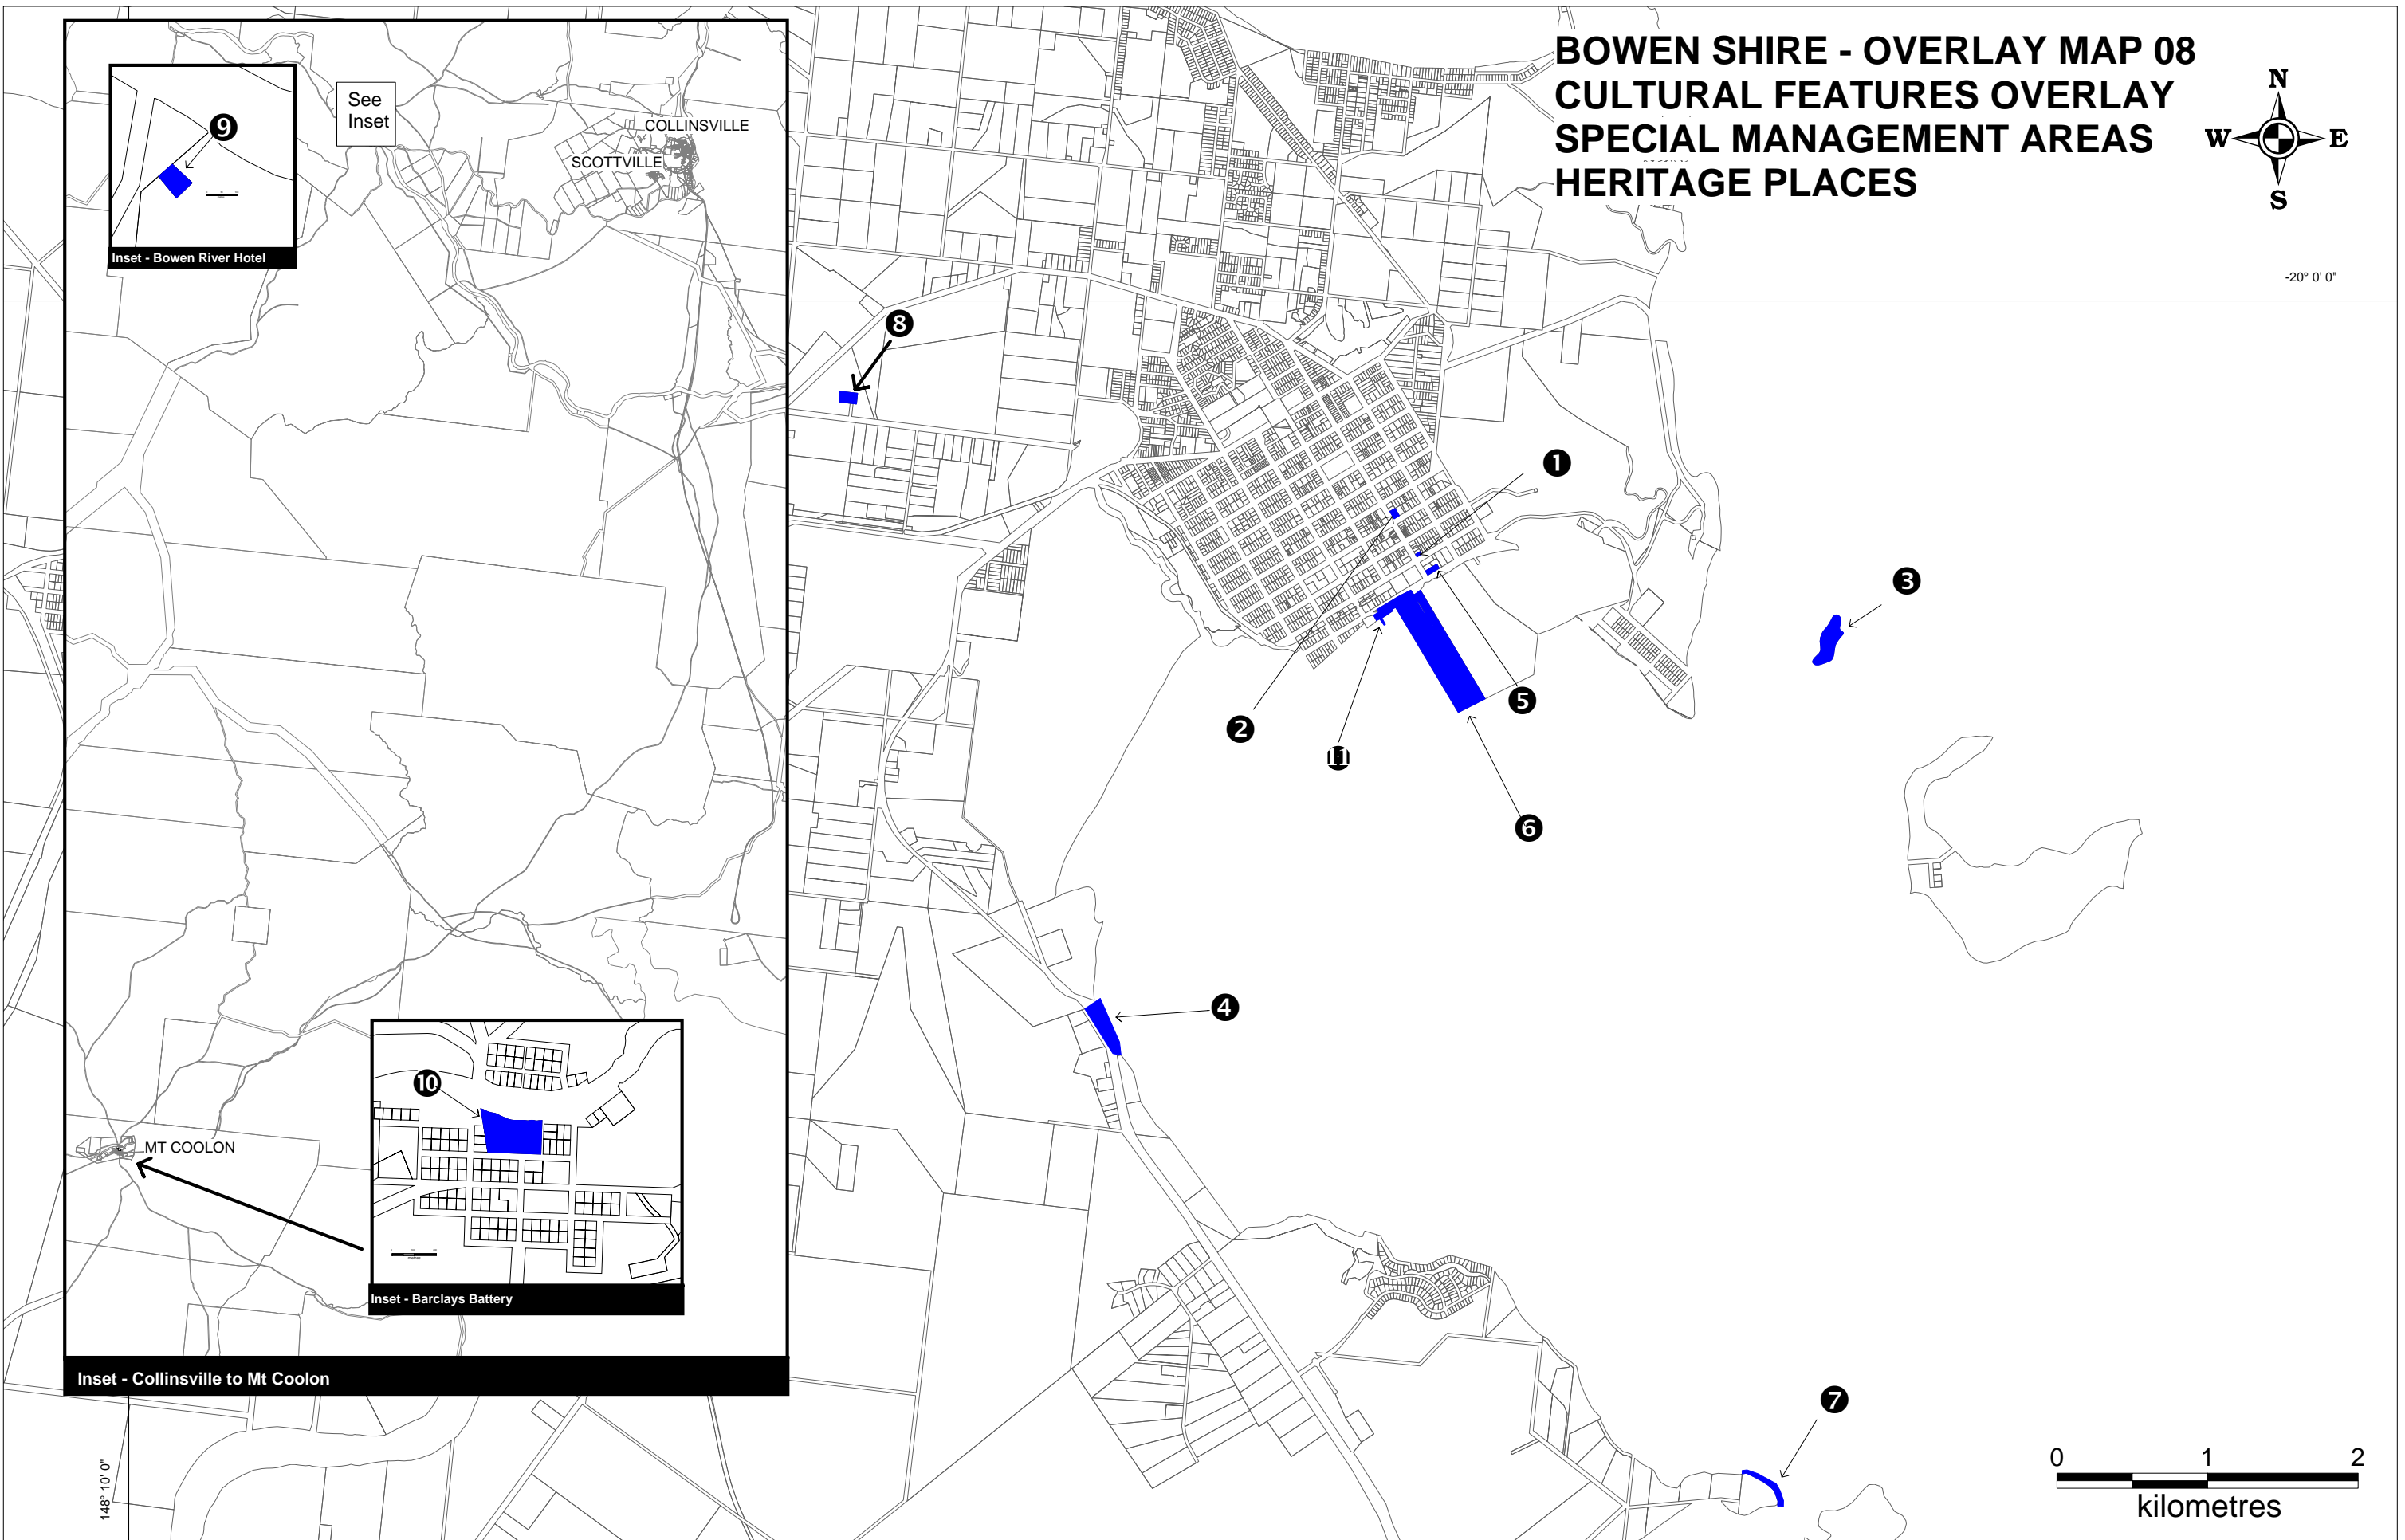

BOWEN SHIRE - OVERLAY MAP 08 CULTURAL FEATURES OVERLAY SPECIAL MANAGEMENT AREAS HERITAGE PLACES

-20° 0' 0"

See Inset

COLLINSVILLE
SCOTTVILLE

Inset - Bowen River Hotel

Inset - Barclays Battery

MT COOLON

Inset - Collinsville to Mt Coolon

148° 10' 0"

BOWEN SHIRE PLANNING SCHEME

LEGEND

HERITAGE PLACES

- | | | | |
|--------------------------|----------------------|--------------------------------|---|
| ① Harbour Board Building | ④ Gordon Beach | ⑦ Adelaide Point Rock Terraces | ⑩ Barclays Battery |
| ② Court House | ⑤ Customs House Hill | ⑧ Flemington Road Cemetery | ⑪ World War 2 Catalina Flying Boat Ramp |
| ③ North Head Lighthouse | ⑥ Harbour Jetty | ⑨ Bowen River Hotel | |