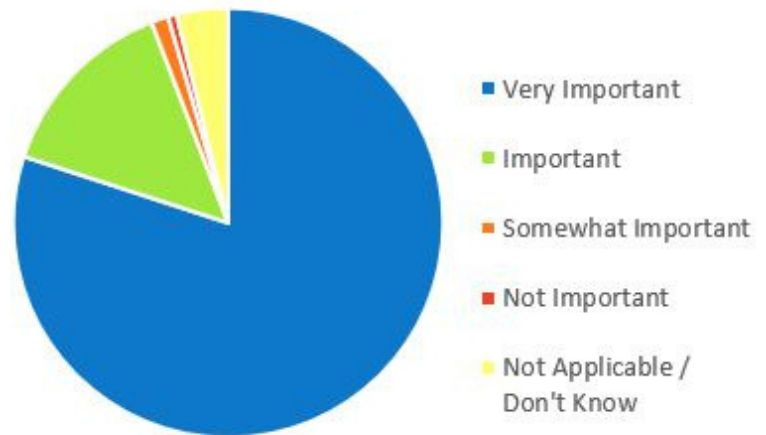

What did you tell us?

83%

said the current opening hours **meet their needs**

Borrowing

materials was voted the **most important** Library service

63%

of participants are **using E-Services**

Overall, how important is the library to you and your family?